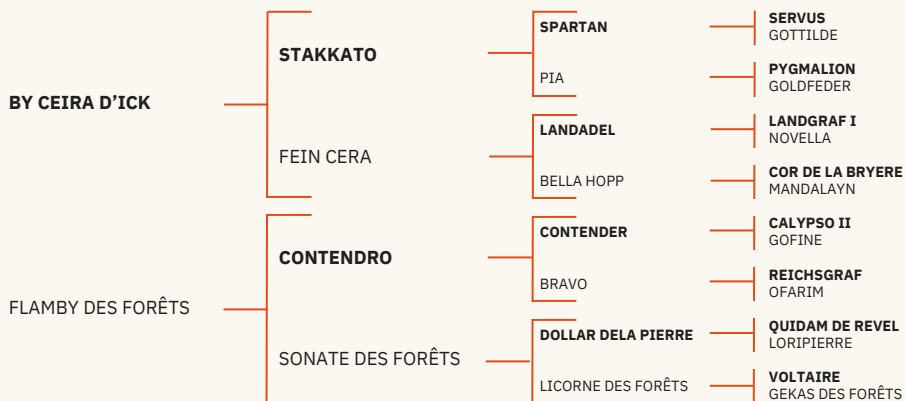

2021

BAI / BAY

Taille L/SIZE L

TVA 5,5 %

SF

Vendue poulinière, elle a en elle tout le potentiel des meilleurs chevaux de l'élevage, puisqu'elle est la petite fille de SONATE des FORETS. Sa mère FLAMBY des FORETS (ISO 141) performe jusqu'en 4*. Son père BY CEIRA D'ICK lui a transmis la force qu'on lui connaît. Elle est pleine du très bon reproducteur DOLLAR du ROUET, dont de nombreux produits performeront déjà en jeunes chevaux. Elle hérite de 9 points PACE par sa mère. Elle est labellisée ELITE ELEVAGE.

Sold as a broodmare, she embodies all the potential of the best horses from the breeding farm, as she is the granddaughter of SONATE des FORETS. Her dam, FLAMBY des FORETS (ISO 141), competes up to the 4* level. Her sire, BY CEIRA D'ICK, has passed on the strength she is known for. She is in foal to the excellent sire DOLLAR du ROUET, whose offspring are already performing well in young horse competitions. She inherits 9 PACE points from her dam and is labeled ELITE BREEDING.